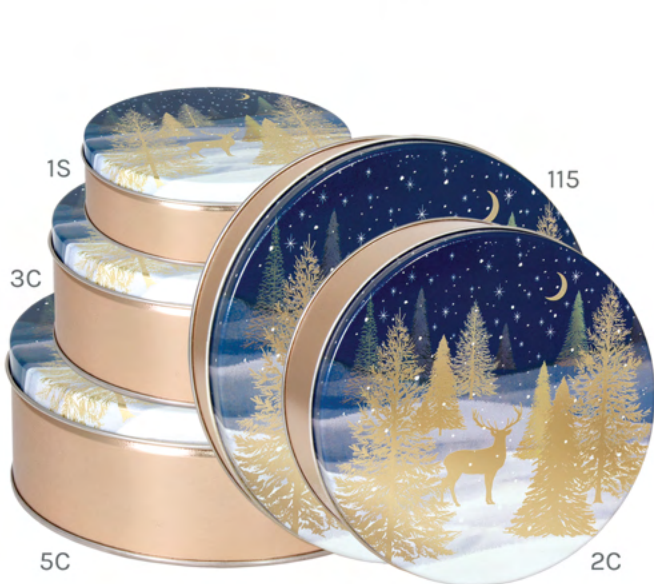

GILDED FOREST
© Di Brookes