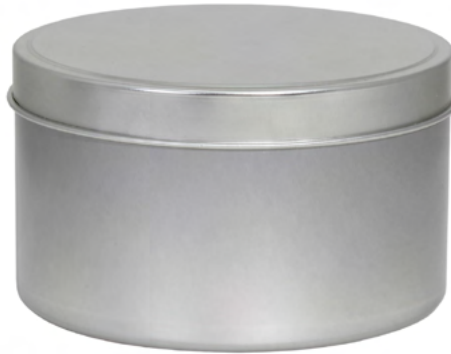

16 oz (400 x 204)
4" dia x 2 1/4" ht