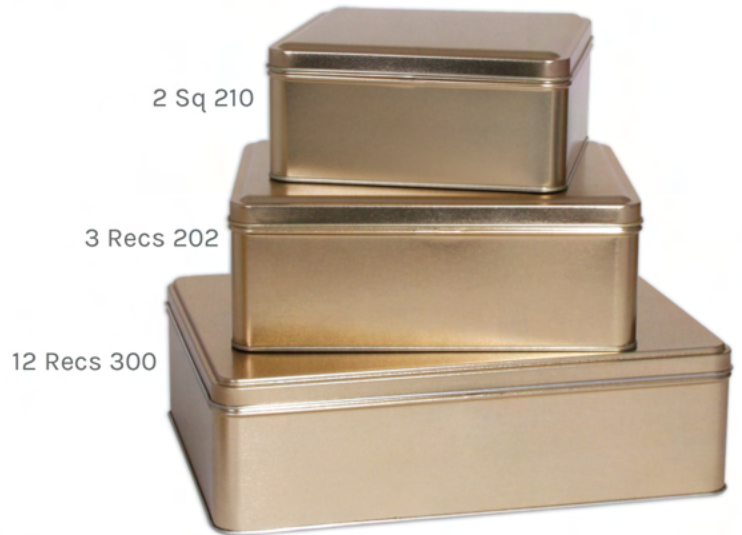

TIN DIMENSIONS

- 1 RECS 110: 3 5/8" width, 5" length, 1 5/8" height | 48/carton
- 3 RECS 202: 4 7/16" width, 7 13/16" length, 2 1/8" height | 24/carton
- 2 SQUARE 210: 6 1/8" width, 6 1/8" length, 2 5/8" height | 24/carton
- 4 RECS 215: 6 3/16" width, 8 1/8" length, 2 15/16" height | 12/carton
- 12 RECS 300: 7 7/8" width, 10 5/8" length, 3" height | 12/carton