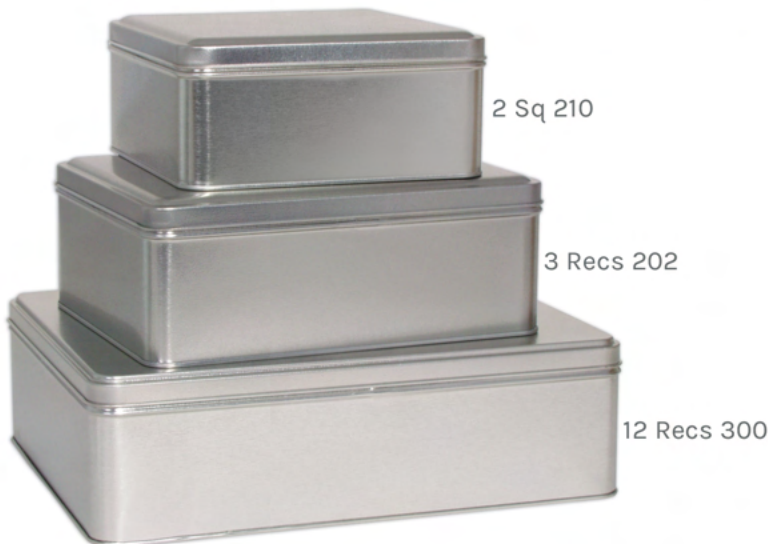

TIN DIMENSIONS

- 1 RECS 110: 3 5/8" width, 5" length, 1 5/8" height | 48/carton
- 3 RECS 202: 4 7/16" width, 7 13/16" length, 2 1/8" height | 24/carton
- 2 SQUARE 210: 6 1/8" width, 6 1/8" length, 2 5/8" height | 24/carton
- 4 RECS 215: 6 3/16" width, 8 1/8" length, 2 15/16" height | 12/carton
- 12 RECS 300: 7 7/8" width, 10 5/8" length, 3" height | 12/carton

White

Platinum

Gold